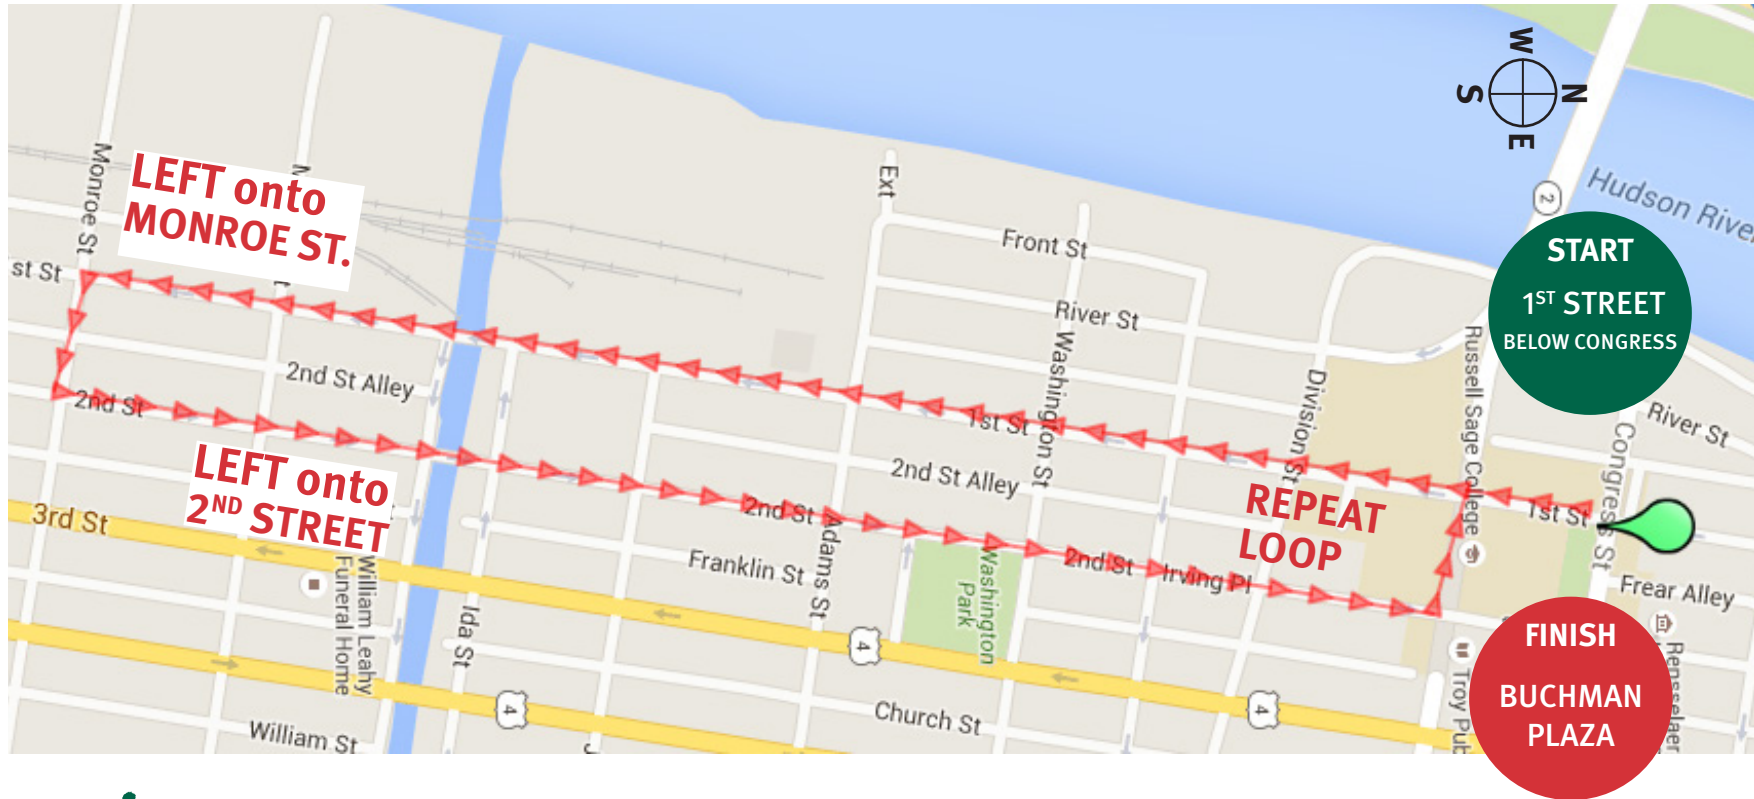

SAGE CENTENNIAL 5K COURSE MAP

Saturday, September 24, 2016
Race Start 10:00 A.M.

COURSE DESCRIPTION

Race starts on 1st Street, just below Congress Street. Runners proceed south on First Street, making a left onto Monroe Street, and another left onto 2nd Street. Runners proceed north on 2nd Street up to the entrance to Buchman plaza, repeating a second identical loop of the course, to the Finish at Buchman plaza.